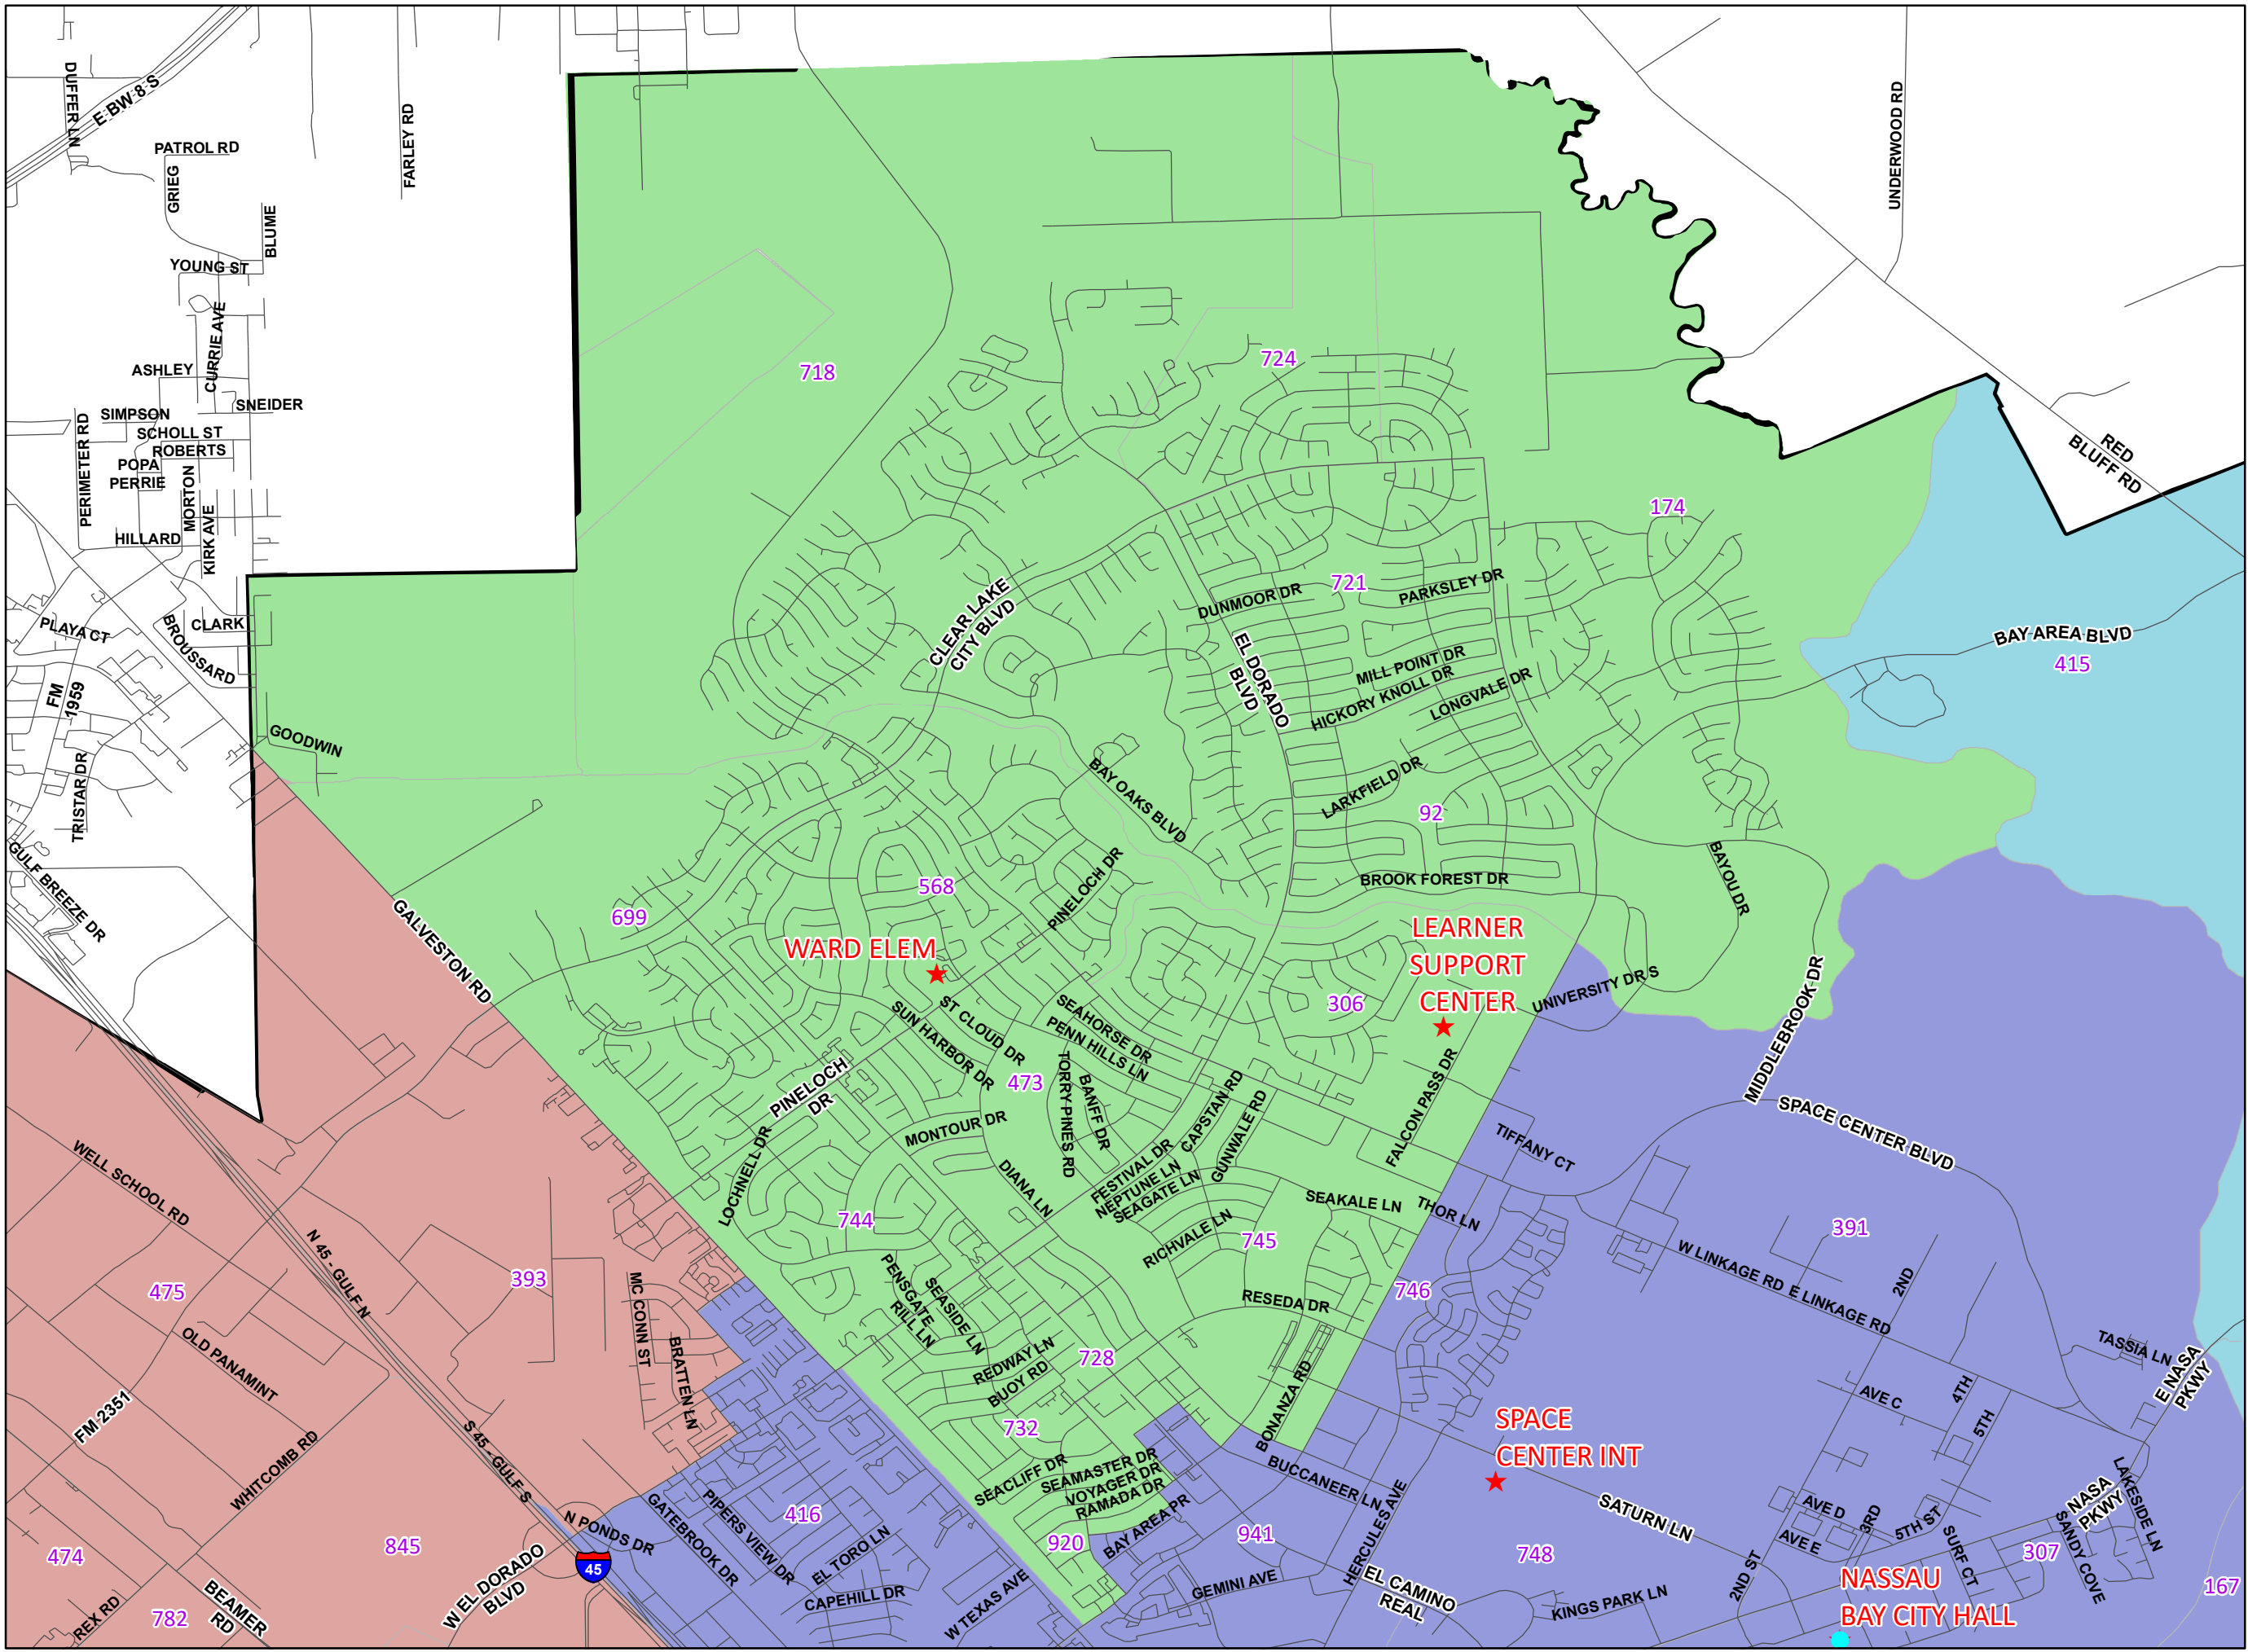

CLEAR CREEK ISD
VOTING PRECINCTS
AND
POLLING PLACES

DISTRICT 3

= Voting Precinct

★ POLLING PLACE

Roads

— Roads

DISTRICTS

- DISTRICT 1
- DISTRICT 2
- DISTRICT 3
- DISTRICT 4
- DISTRICT 5

 **TEMPLETON DEMOGRAPHICS**

 N

0 0.2 0.4 0.8 Miles