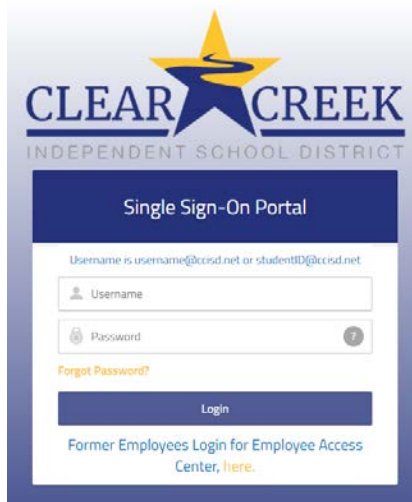

Student Login Information

Option 1

Go to www.ccisd.net

Click @school

Sign on using the SSO Portal (single sign on) –
Location of student instructional resources

Username: **studentID@ccisd.net**

Example: 100100100@ccisd.net

Password: **00PIN number**

Example: 00123456

Once you log on you should see many tiles...

Scroll down and choose the DreamBox tile

Option 2

iPad – download **BOTH** the green **AND** blue app

Campus School code: Please contact your child's teacher for the campus code