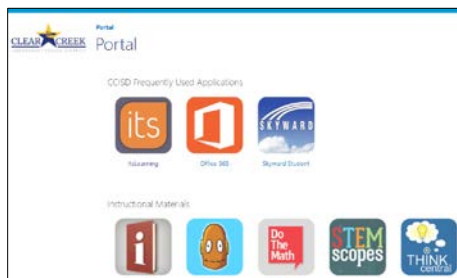

Scroll down and choose the DreamBox tile

Option 2

iPad – download **BOTH** the green **AND** blue app

Campus School code: Please contact your child's teacher for the campus code

The username **AND** password are the **student ID number**